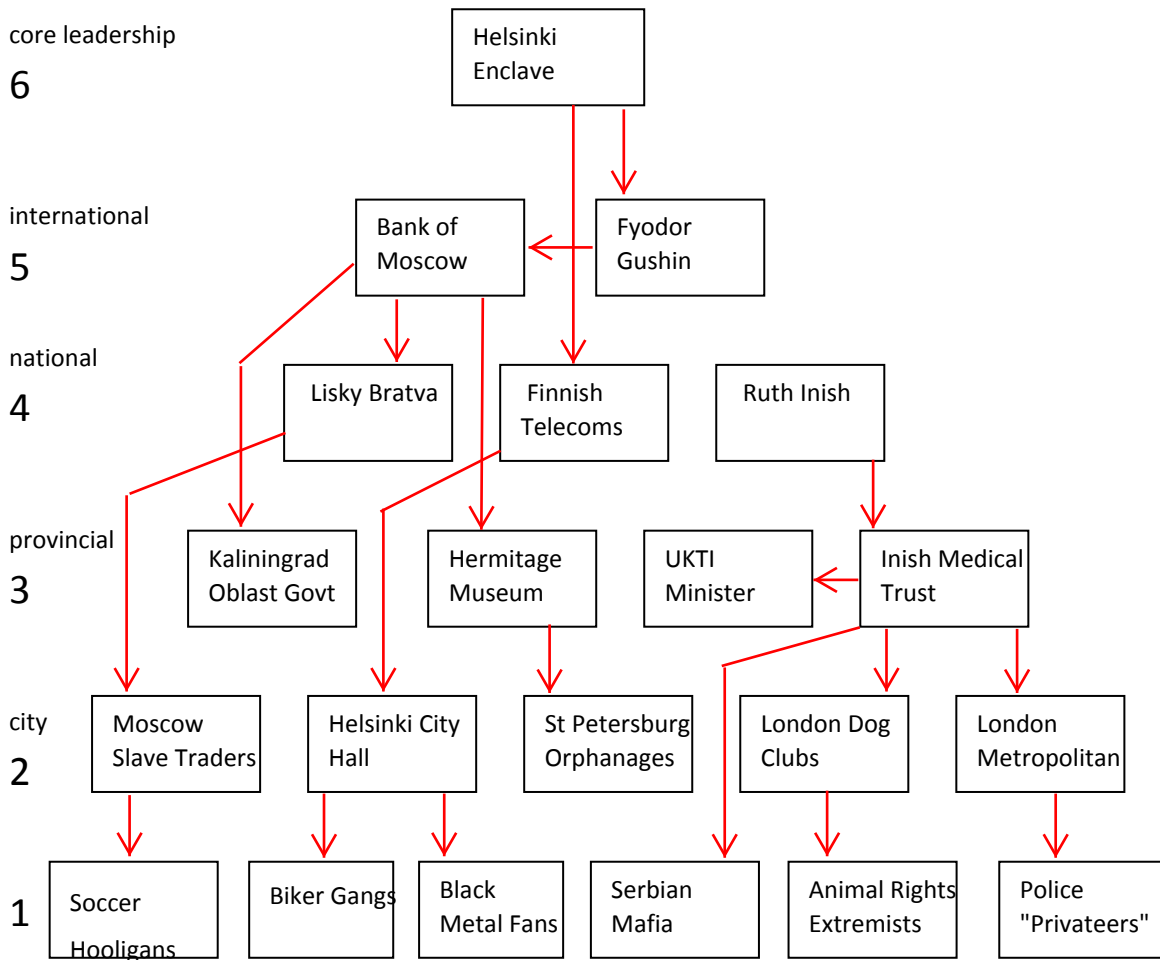

NIGHT'S BLACK AGENTS

Blank Conspyramid Sheet

Obstacle Difficulty: Conspyramid Level +3

OPFOR Abilities: Conspyramid Level +1 (x2)

- Alertness and Stealth Modifiers: Level/2 (rounded down)